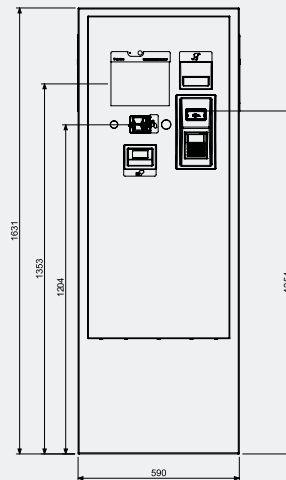

Note: All dimensions are in mm.

AVAILABLE CONFIGURATIONS

OPT EMOTION DISPENSER INTEGRATED

OPT PEDESTAL WALL

OPT EMOTION PEDESTAL

MOD. EN. CAT. OPT EMOTION. PL.V1.0.13042026

Note: All dimensions are in mm.

petrotec.com