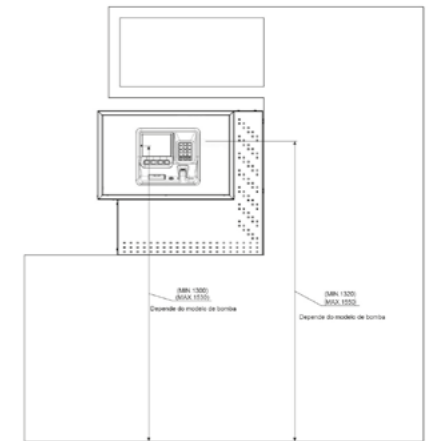

OPT EMOTION

DISPENSING SOLUTIONS

AVAILABLE CONFIGURATIONS

DISPENSING SOLUTIONS

OPT EMOTION PEDESTAL INTEGRATED G6

TECHNICAL SPECIFICATIONS

MAIN FEATURES

	OPT eMotion Dispenser Integrated (Petrotec Dispensers)	OPT eMotion Pedestal	OPT eMotion Wall
10" Touch Screen	*	*	*
Embedded Linux OS	*	*	*
EMV Level 1 & 2/PCI 4.0 Certified Pinpad	*	*	*
Bank, Fleet and Loyalty Card Reader	*	*	*
Contactless Card Reader (NFC)	*	*	*
Barcode Scanner	*	*	*
Multibrand Dispenser Compatibility	n/a	*	*
Remote Monitoring with "ASK"	(optional)	(optional)	(optional)
Single or Double Face	*	*	n/a
High Speed Printer w/Paper Presenter	*	*	*
Seamless Integration with Petrotec Dispensers	*	*	*
Remote Content Management	(optional)	(optional)	(optional)
Remote Customer Assistance via VoIP and Video	(optional)	(optional)	(optional)
IP54 (IP23 Card Reader & Printer)	*	*	*
Computer Vision & Analytics	(optional)	(optional)	(optional)
Accessibility (1220mm height)	X	*	X