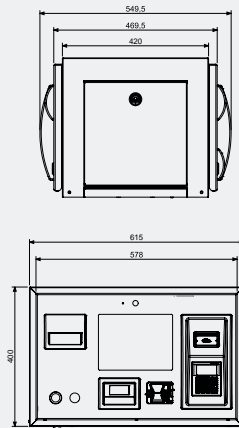

Note: All dimensions are in mm.

AVAILABLE CONFIGURATIONS

OPT EMOTION DISPENSER INTEGRATED

OPT PEDESTAL WALL

OPT EMOTION PEDESTAL

MOD. EN. CAT. OPT EMOTION. PL.V1.0.13042026

Note: All dimensions are in mm.

petrotec.com