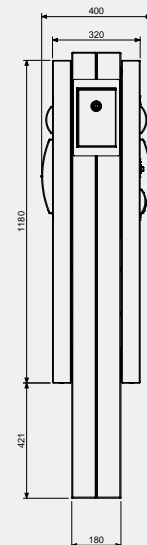

Note: All dimensions are in mm.

AVAILABLE CONFIGURATIONS

OPT EMOTION DISPENSER INTEGRATED

OPT PEDESTAL WALL

OPT EMOTION PEDESTAL

MOD. EN. CAT. OPT EMOTION. PL.V1.0.13042026

Note: All dimensions are in mm.

petrotec.com