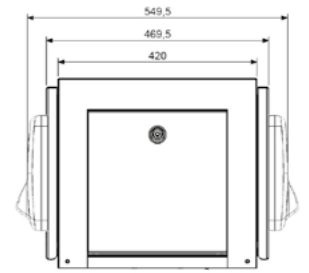

OPT EMOTION

DISPENSING SOLUTIONS

AVAILABLE CONFIGURATIONS

DISPENSING SOLUTIONS

OPT EMOTION PEDESTAL INTEGRATED G6

TECHNICAL SPECIFICATIONS

MAIN FEATURES

	OPT eMotion Dispenser Integrated (Petrotec Dispensers)	OPT eMotion Pedestal	OPT eMotion Wall
10" Touch Screen	*	*	*
Embedded Linux OS	*	*	*
EMV Level 1 & 2/PCI 4.0 Certified Pinpad	*	*	*
Bank, Fleet and Loyalty Card Reader	*	*	*
Contactless Card Reader (NFC)	*	*	*
Barcode Scanner	*	*	*
Multibrand Dispenser Compatibility	n/a	*	*
Remote Monitoring with "ASK"	(optional)	(optional)	(optional)
Single or Double Face	*	*	n/a
High Speed Printer w/Paper Presenter	*	*	*
Seamless Integration with Petrotec Dispensers	*	*	*
Remote Content Management	(optional)	(optional)	(optional)
Remote Customer Assistance via VoIP and Video	(optional)	(optional)	(optional)
IP54 (IP23 Card Reader & Printer)	*	*	*
Computer Vision & Analytics	(optional)	(optional)	(optional)
Accessibility (1220mm height)	X	*	X