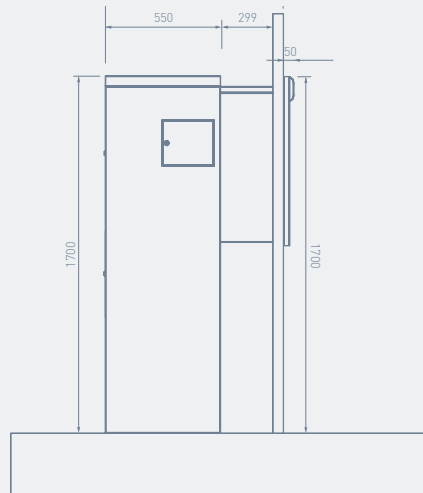

Note: All dimensions are in mm.

AVAILABLE CONFIGURATIONS

OPT EMOTION DISPENSER INTEGRATED

OPT PEDESTAL WALL

OPT EMOTION PEDESTAL

MOD. EN. CAT. OPT EMOTION. PL.V1.0.13042026

Note: All dimensions are in mm.

petrotec.com