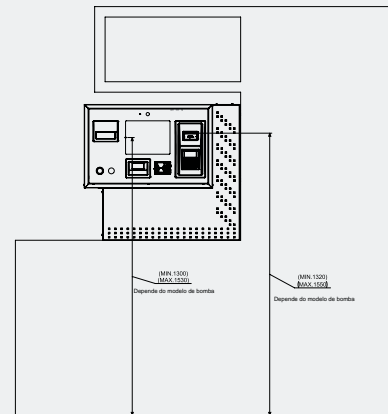

Note: All dimensions are in mm.

AVAILABLE CONFIGURATIONS

OPT EMOTION DISPENSER INTEGRATED

OPT PEDESTAL WALL

OPT EMOTION PEDESTAL

MOD. EN. CAT. OPT EMOTION. PL.V1.0.13042026

Note: All dimensions are in mm.

petrotec.com