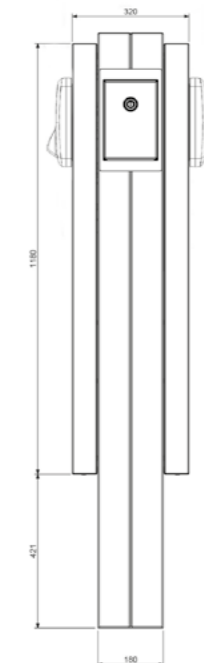

A state of the art, multimedia outdoor payment terminal with several layers of fraud protection.

MULTIMEDIA OUTDOOR PAYMENT TERMINAL

Available in three different configurations (DIT, stand alone or wall mounted) with single or double face, the multimedia terminal increases your revenue while engaging with customers in new and direct ways. Several anti-fraud measures and strong environmental protection ensure that nothing will stop your business.

Note: All dimensions are in mm.