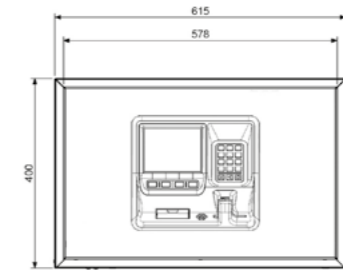

OPT EMOTION

DISPENSING SOLUTIONS

AVAILABLE CONFIGURATIONS

DISPENSING SOLUTIONS

OPT EMOTION PEDESTAL INTEGRATED G6

TECHNICAL SPECIFICATIONS

MAIN FEATURES

	OPT eMotion Dispenser Integrated (Petrotec Dispensers)	OPT eMotion Pedestal	OPT eMotion Wall
10" Touch Screen	*	*	*
Embedded Linux OS	*	*	*
EMV Level 1 & 2/PCI 4.0 Certified Pinpad	*	*	*
Bank, Fleet and Loyalty Card Reader	*	*	*
Contactless Card Reader (NFC)	*	*	*
Barcode Scanner	*	*	*
Multibrand Dispenser Compatibility	n/a	*	*
Remote Monitoring with "ASK"	(optional)	(optional)	(optional)
Single or Double Face	*	*	n/a
High Speed Printer w/Paper Presenter	*	*	*
Seamless Integration with Petrotec Dispensers	*	*	*
Remote Content Management	(optional)	(optional)	(optional)
Remote Customer Assistance via VoIP and Video	(optional)	(optional)	(optional)
IP54 (IP23 Card Reader & Printer)	*	*	*
Computer Vision & Analytics	(optional)	(optional)	(optional)
Accessibility (1220mm height)	X	*	X