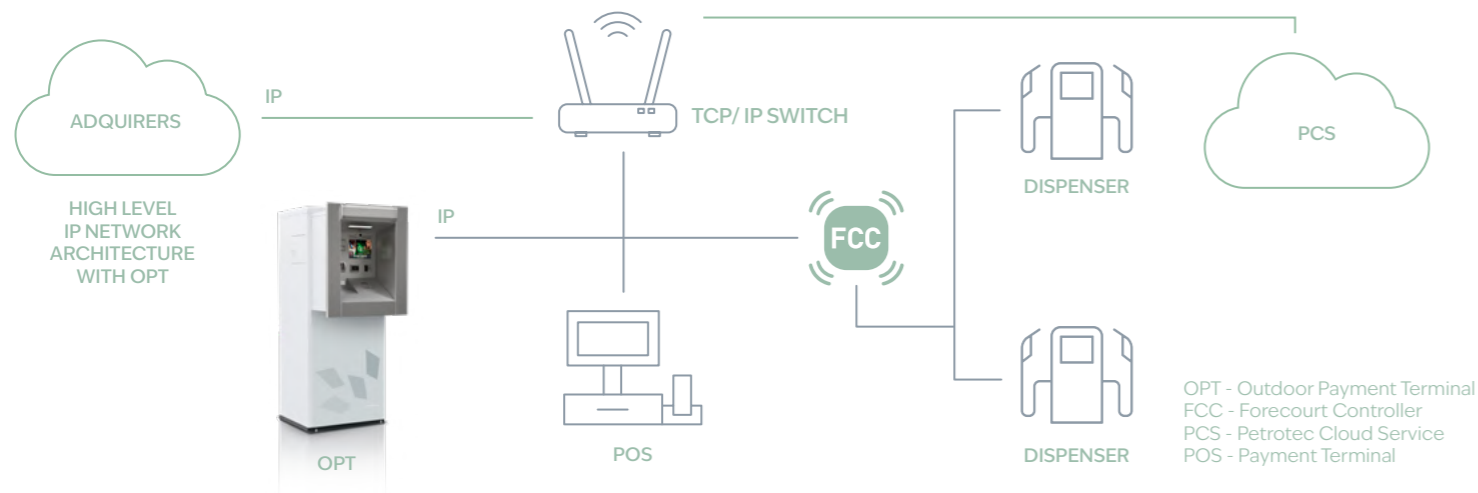

Available Configurations

OPT eMotion Dispenser Integrated G6

OPT eMotion Pedestal Integrated G6

Available in DIT (Dispenser Integrated Terminal) solution as well as in the standalone pedestal (simple or double) and wall option.

OPT EMOTION

DISPENSING SOLUTIONS

AVAILABLE CONFIGURATIONS

DISPENSING SOLUTIONS

OPT EMOTION PEDESTAL INTEGRATED G6

TECHNICAL SPECIFICATIONS

MAIN FEATURES

	OPT eMotion Dispenser Integrated (Petrotec Dispensers)	OPT eMotion Pedestal	OPT eMotion Wall
10" Touch Screen	*	*	*
Embedded Linux OS	*	*	*
EMV Level 1 & 2/PCI 4.0 Certified Pinpad	*	*	*
Bank, Fleet and Loyalty Card Reader	*	*	*
Contactless Card Reader (NFC)	*	*	*
Barcode Scanner	*	*	*
Multibrand Dispenser Compatibility	n/a	*	*
Remote Monitoring with "ASK"	(optional)	(optional)	(optional)
Single or Double Face	*	*	n/a
High Speed Printer w/Paper Presenter	*	*	*
Seamless Integration with Petrotec Dispensers	*	*	*
Remote Content Management	(optional)	(optional)	(optional)
Remote Customer Assistance via VoIP and Video	(optional)	(optional)	(optional)
IP54 (IP23 Card Reader & Printer)	*	*	*
Computer Vision & Analytics	(optional)	(optional)	(optional)
Accessibility (1220mm height)	X	*	X

A state of the art, multimedia outdoor payment terminal with several layers of fraud protection.

MULTIMEDIA OUTDOOR PAYMENT TERMINAL

Available in three different configurations (DIT, stand alone or wall mounted) with single or double face, the multimedia terminal increases your revenue while engaging with customers in new and direct ways. Several anti-fraud measures and strong environmental protection ensure that nothing will stop your business.