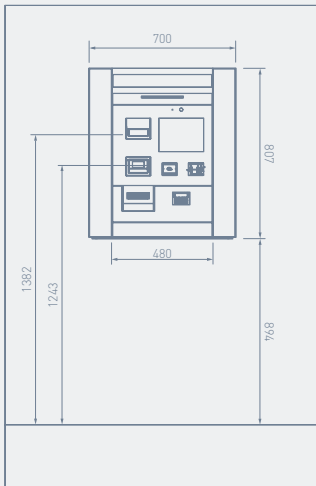

Note: All dimensions are in mm.

AVAILABLE CONFIGURATIONS

OPT EMOTION DISPENSER INTEGRATED

OPT PEDESTAL WALL

OPT EMOTION PEDESTAL

MOD. EN. CAT. OPT EMOTION. PL.V1.0.13042026

Note: All dimensions are in mm.

petrotec.com